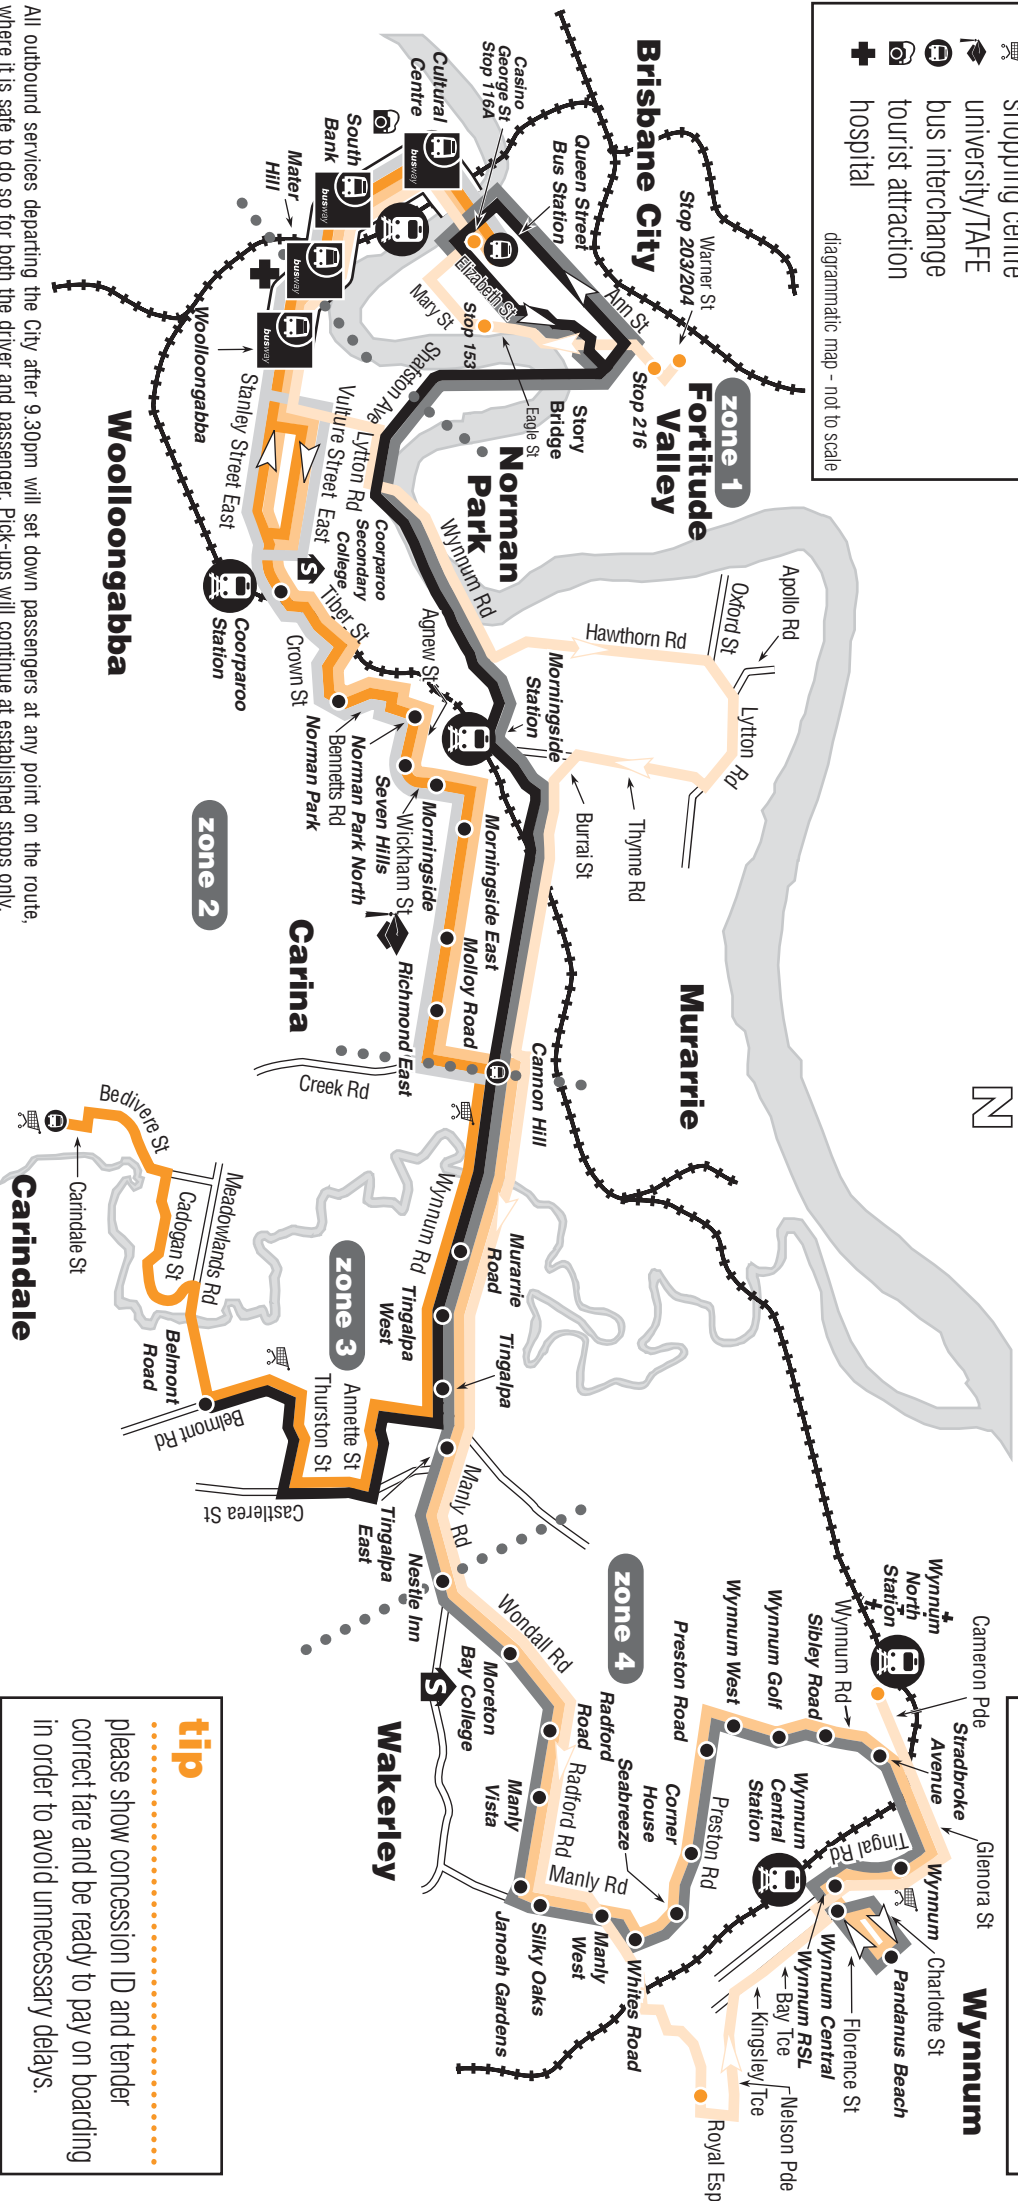

Key

- route 214
- route 215
- route 216
- route 220
- route 221
- route N226
- busway
- bus stop
- NightLink bus stop
- zone boundary
- connecting train station
- busway stations
- school
- shopping centre
- university/TAFE
- bus interchange
- tourist attraction
- hospital

diagrammatic map - not to scale

N226 NightLink

operates outbound hourly from 1:25am until 5:25am on Saturday and Sunday mornings.

note

NightLink buses will drop off anywhere along the route where it is safe to do so.

route 214

servicing
Cannon Hill
Morningside
Norman Park
City

route 215

servicing
Carindale
Tingalpa
Cannon Hill
Morningside
Norman Park
City

route 216

servicing
Belmont
Tingalpa
Cannon Hill
Fortitude Valley
City

route 220

servicing
Wynnum
Tingalpa
Cannon Hill
Morningside
Norman Park
City

route 221

servicing
Wynnum
Tingalpa
Cannon Hill
Fortitude Valley
City

route N226

servicing
Fortitude Valley
City
Bulimba
Cannon Hill
Tingalpa
Manly
Wynnum

note

routes 215 and 216 observe all stops from Cannon Hill to Belmont Rd (216) and Carindale (215).

tip

please show concession ID and tender correct fare and be ready to pay on boarding in order to avoid unnecessary delays.

All outbound services departing the City after 9.30pm will set down passengers at any point on the route, where it is safe to do so for both the driver and passenger. Pick-ups will continue at established stops only.